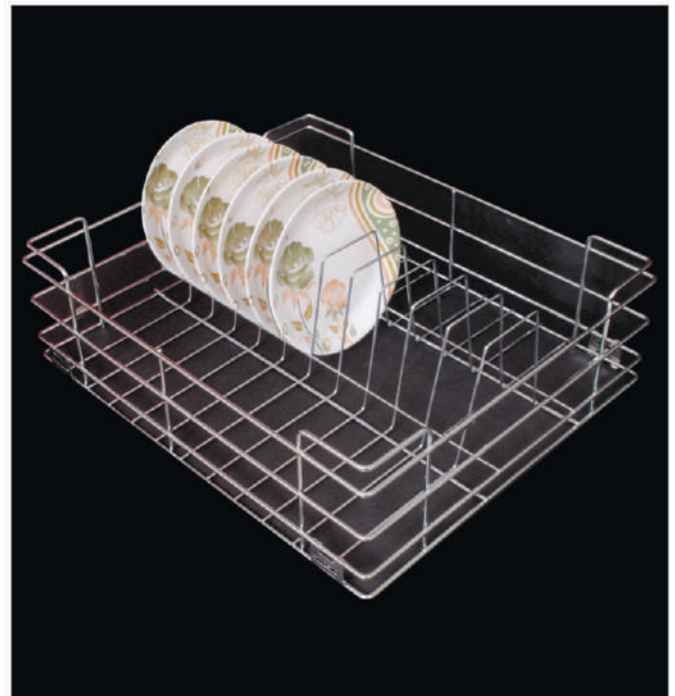

D : 20, 22, 24"

H : 4, 6, 8"

108 - Plate Basket

W : 12, 15, 17, 19, 21, 24, 28, 32"

D : 20, 22, 24"

H : 6"

109 - Partition Basket

W : 12, 15, 17, 19, 21, 24, 28, 32"

D : 20, 22, 24"

H : 4, 6, 8"

6

Camba™
The Real Brand

110 - Glass Basket

W : 12, 15, 17, 19, 21, 24, 28, 32"

D : 20, 22, 24"

H : 4"

111 - Bottle Basket

W : 12, 15, 17, 19, 21, 24, 28, 32"

D : 20, 22, 24"

H : 6"

112 - Vegetable Basket

W : 12, 15, 17, 19, 21, 24, 28, 32"

D : 20, 22, 24"

H : 6"