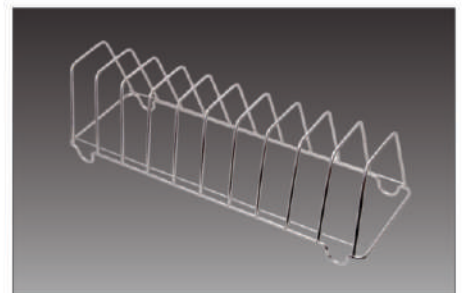

Thalli Partition
W : 5.5" | D : 16,18,20,22,24" | H : 6.5"